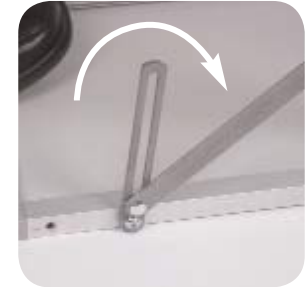

Set-up:

Slide locking tab away from pivot arm at base of unit. Repeat for second locking tab. **1**

Holding the top tray, gently raise the tray upwards. Place your foot on the base to aid stability. **2**

While raising the unit note position of pivot arms. Both pivot arms must rotate through 180 degrees. **3**

Slide locking tabs away from pivot arms at base of unit. **4**

Slide locking tab over pivot arm at base of unit. Repeat for second locking arm. **5**