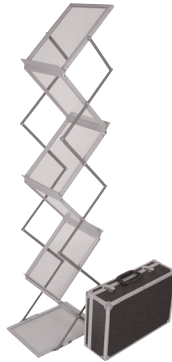

Zed-Up Lite

ZD-LITE-1

Zed-Up Lite is a popular literature stand, that is stylish and highly portable. Ideal for exhibitions and displays.

features and benefits:

- High tech styling
- Double-sided acrylic shelves
- 6 pocket rack
- **NEW** and improved, lockable, extra padded black carrying case included.
- Collapsible
- Available in anodised silver
- Five year hardware warranty against manufacturers defects

dimensions:

| Hardware | Shipping |
|---|---|
| Assembled unit: 14.625"w x 59"h x 11.125"d | Shipping dimensions: 18.5"w x 7"h x 14"d |
| Weight: 15.4 lbs / 6.99 kg | Shipping weight: 16.65 lbs / 7.55 kg |
| Overall tray dimensions: 10"w x 12.5"h | |
| Acrylic tray section dimensions: 8.66"w x 12"h | |

Set-up:

Slide locking tab away from pivot arm at base of unit. Repeat for second locking tab. **1**

Holding the top tray, gently raise the tray upwards. Place your foot on the base to aid stability. **2**

While raising the unit note position of pivot arms. Both pivot arms must rotate through 180 degrees. **3**

Slide locking tabs away from pivot arms at base of unit. **4**

Slide locking tab over pivot arm at base of unit. Repeat for second locking arm. **5**